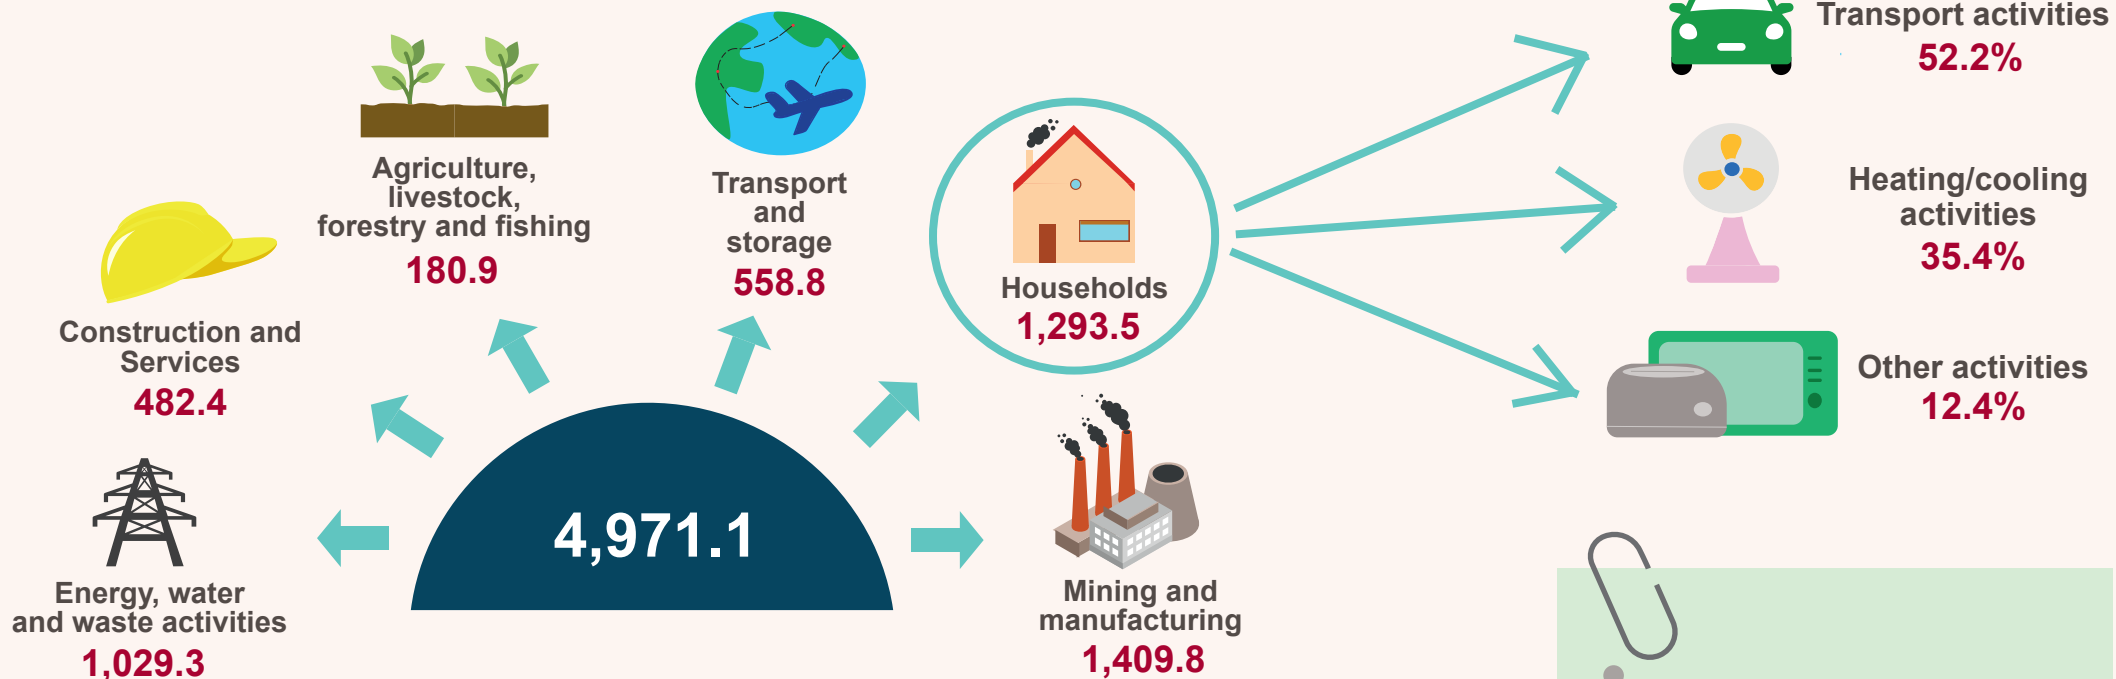

ENERGY FLOWS. 2021

NET DOMESTIC ENERGY

RENEWABLE NATIONAL NATURAL RESOURCES

Energy intensity in Spain decreased by 0.2% in 2021

Unidades: thousands of TJ
 ▲ Variation rate compared to 2015

Fuente: Physical Energy Flow Accounts. INE - Spain

March 2024