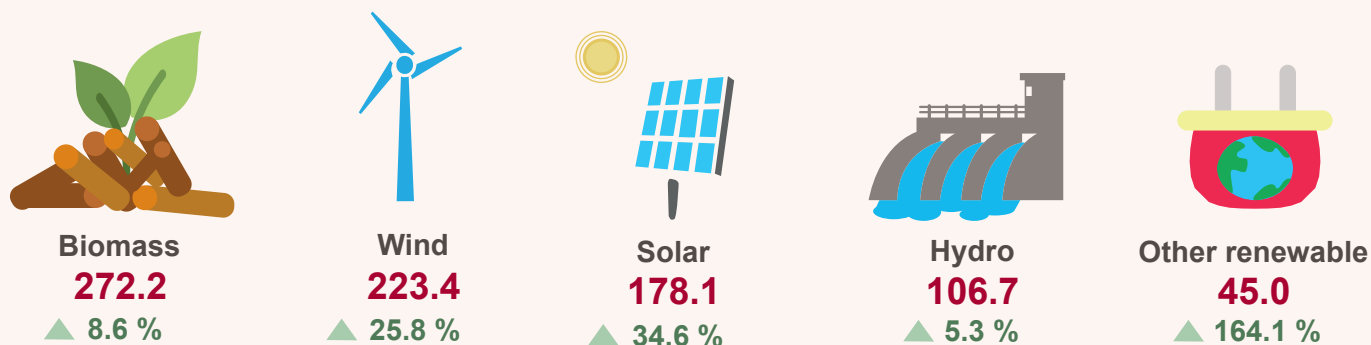

ENERGY FLOWS. 2021

NET DOMESTIC ENERGY

RENEWABLE NATIONAL NATURAL RESOURCES

Energy intensity in Spain decreased by 0.2% in 2021

Unidades: thousands of TJ
 ▲ Variation rate compared to 2015

Fuente: Physical Energy Flow Accounts. INE - Spain